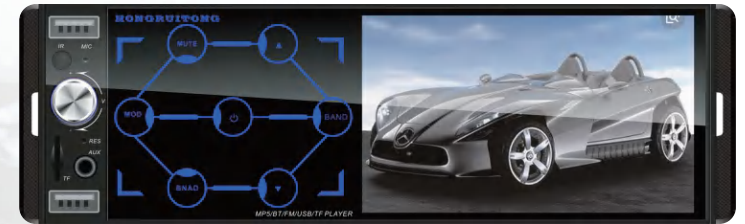

Special vehicle entertainment system

- Car Link
- Bluetooth
- Accurate Location
- Speed Wifi
- Real time Navigation
- Car Level Chip
- HD Video

4"/7" Radio MP5 Double DIN Player

Specs: 4/7 Inch Digital TGT Touch Panel
1080P Video Format
Audio Format Supported: MP3/WMA/ACC/OGG/FLAC/APE/WAV
Video Format Supported: RM/RMVB/ASF/MKV/DIVX/MPEG4/AVI/VOB
MOSFET Amplifier: 45W x 4 Max Power Output
FM Rang: 87.5~108 MHz
Remote Control
Clock, Mule, Bluetooth, AUX, Rearview Camera Function

HT-401 4"