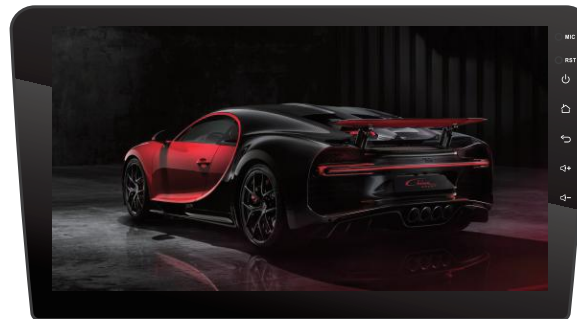

HT-9002 9"/HT-1002 10"