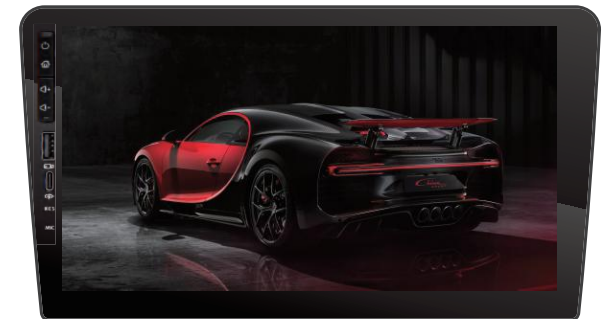

Up-Down Adjustable
-30mm~30mm

HT-9200

Android SERIES

Wide Screen ips Screen 2000x1200

Operating System: Android 12
 QLED 2K Panel

- ✦ Display with capacitive touch screen
- ✦ Supports Bluetooth Hands free call and A2DP music
- ✦ Smart PhoneLink connectivity - Android* and iOS*
- ✦ Internal High-Quality A MFM tuner
- ✦ 50 Watt X 4 Channel sound output
- ✦ Compatible with MP3/MP EG/DIVXWMA/JPEG
- ✦ Full HD H.264 video playback support
- ✦ USB and Bluetooth playback support
- ✦ Steering wheel control support
- ✦ Reverse camera support.

HT-9500 9.5"/HT-1036 10.36"

ANDROID 12

HT-9001 9"/HT-1001 10"

HT-9002 9"/HT-1002 10"

HT-9005 9"

Special vehicle entertainment system

Android SERIES

HT-7001 7"