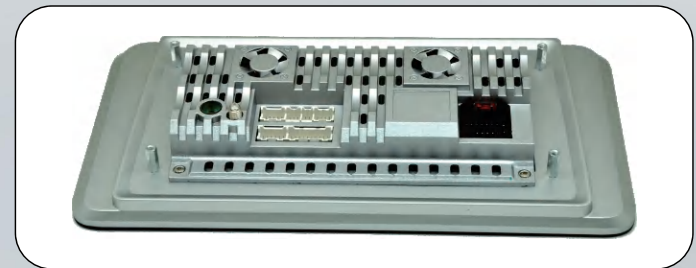

Strong 8 Core

Reversing
Rear View

Mirror Link

2.5D Tempered
Glass Screen

5.0 Bluetooth
Phone

Android

Video Player

5G WIFI

360°
panorama

DSP

HT-1033

Support 180° electric automatically rotary
Normal or Vertical screen display can be changed freely.

HT-1301

HT-1003

HT-1006

FUNCTIONS	SPECIFICATION
DISPLAY	FHD
RADIO TUNER;18fm	YES
RADIO TUNER;12am	OPTIONAL
RDS RADION TUNER	OPTIONAL
CANBUS	OPTIONAL
USB	YES
ANDROID OS	YES
GPS	YES
BLUETOOTH	YES
ANROI OS VERSION	12.0
MCU	4 CORE/8 CORE
RAM 2G/4G/6G/8G	ROM 32G/64G/128G
DISPLAY ESOLUTION	1024*600
RATED OUTPUT	4*50W
MAX OUTPUT	4*50W
AUDIO OUTPUT	2 way
AUDIO INPUT	2 way
VIDEO OUTPUT	1 way
VIDEO INPUT	YES
SUBWOOFER OUT	YES