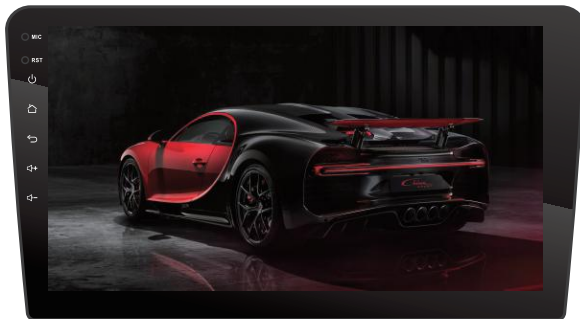

HT-9001 9"/HT-1001 10"