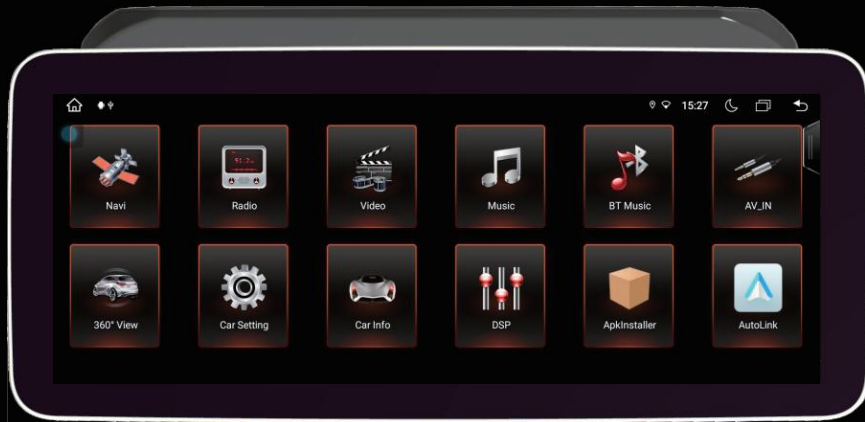

Special vehicle entertainment system

**12.3
inch**

Android SERIES
Wide Screen ips Screen
1920x720

**ANDROID
12.0**

FUNCTIONS	SPECIFICATION
DISPLAY	FHD
RADIO TUNER;18fm	YES
RADIO TUNER;12am	OPTIONAL
RDS RADION TUNER	OPTIONAL
CANBUS	OPTIONAL
USB	YES
ANDROID OS	YES
GPS	YES
BLUETOOTH	YES
ANROI OS VERSION	12.0
MCU	4 CORE/8 CORE
RAM 2G/4G/6G/8G	ROM 32G/64G/128G
DISPLAY ESOLUTION	1920*720
RATED OUTPUT	4*50W
MAX OUTPUT	4*50W
AUDIO OUTPUT	2 way
AUDIO INPUT	2 way
VIDEO OUTPUT	1 way
VIDEO INPUT	YES
SUBWOOFER OUT	YES

2.5D screen
Gloiboidal glass

**FULL
HD**

Android System

Car Link

Bluetooth

Accurate Location

Speed Wifi

Real time Navigation

Car Level Chip

HD Video