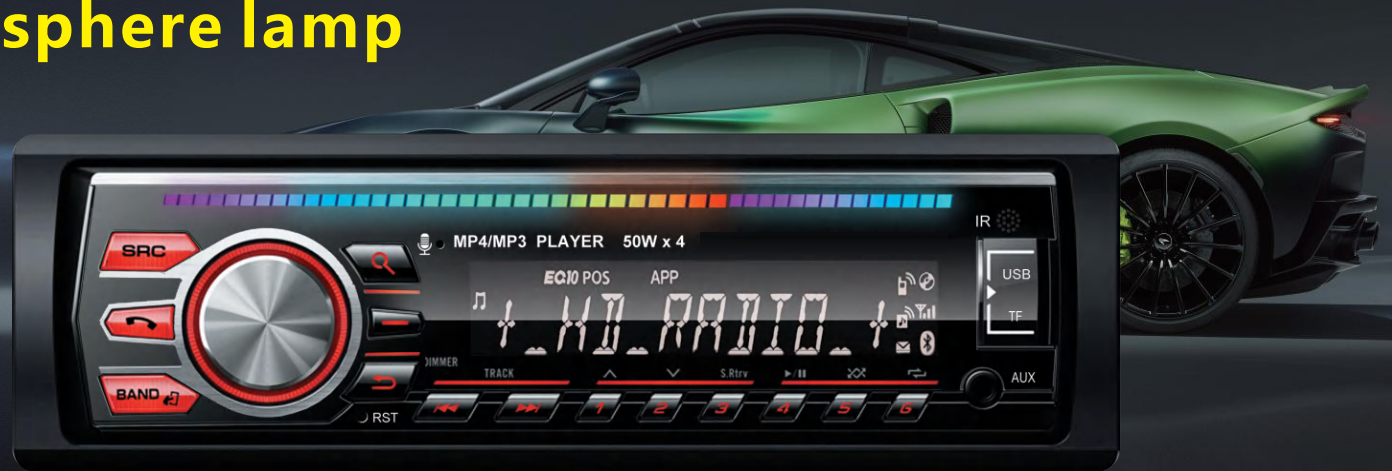

HT-315

HT-316

64 bit color atmosphere lamp

SPECIFICATION:

- LCD True Color Screen
- Support Multiple Audio Format
- Support Multiple Lanauage
- Four Channel High Power Output
- Built in USB/SA/AUX
- Built in Stereo Radio(FM)
- Support 4G-32G USB Play
- Support Mobile Phone APP Controlling (Iphone & Android)
- With Sensitive Touch Key Function
- Built in ISO CONNECT
- Built in IR Remote Control